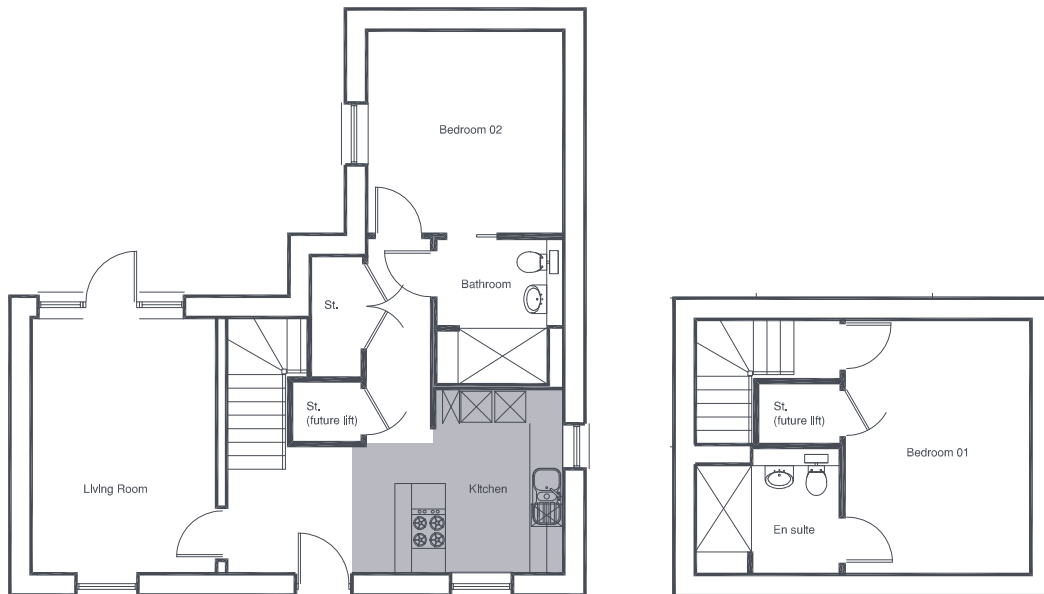

# Cottage Type - Fraser

Description: 3 Bedroom Cottage

Plot No: 17

	m	ft
Living Room	3.270 x 4.550	10'8" x 14'11"
Kitchen	3.000 x 3.625	9'10" x 10'8"
Bedroom 01	3.275 x 4.550	10'8" x 14'11"
En suite	2.550 x 2.230	8'4" x 7'3"
Bedroom 02	3.500 x 3.600	11'5" x 11'9"
Bathroom	2.250 x 2.550	7'4" x 8'4"
<b>Total</b>	<b>88.8sqm</b>	<b>956sqft</b>