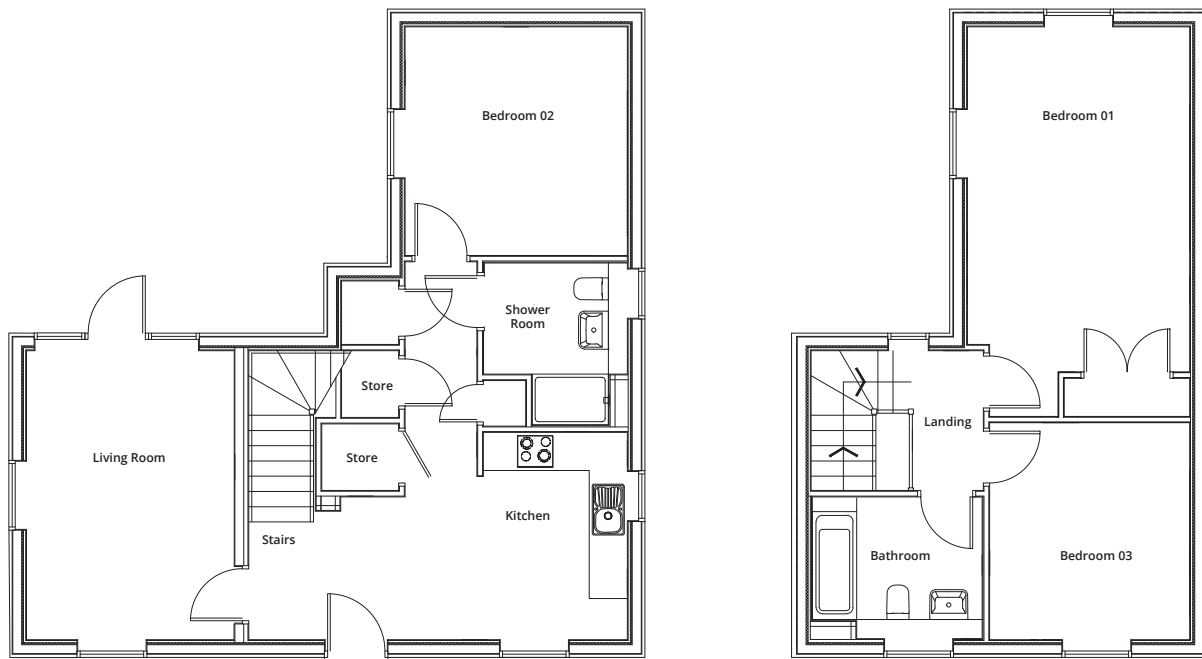

Cottage Type – Ramsay

Description: 3 Bedroom Cottage

Plot No: 22, 28, 34

Landale Court, Chapelton, Stonehaven AB39 8BF
Landale Court: 01569 730008 | Sales / Rental Enquiries: 01569 730357

Disclaimer: Although every care has been taken to ensure the accuracy of the information provided within this brochure, the contents do not form part of, or constitute any representation, warranty or contractual agreement. These particulars have been prepared for the convenience of interested purchasers, and the information provided is intended as a preliminary guide only. The images used within this brochure are provided for illustrative purposes only and may not reflect the actual size, layout or external finishes of the completed units.

brioretirement.co.uk/landale

Cottage Type - Ramsay

Description: 3 Bedroom Cottage

Plot No: 22, 28, 34

| | m | ft |
|--------------|----------------|-----------------|
| Living Room | 3.270 x 3.260 | 10'5" x 14'10" |
| Kitchen | 2.260x3.260 | 7'5" x 10'8" |
| Bedroom 01 | 3.500 x 6.100 | 11'5" x 20' |
| Bedroom 02 | 3.150 x 3.400 | 10'5" x 11'2" |
| Bedroom 03 | 3.500 x 3.600 | 11'5" x 11'9" |
| Bathroom | 2.670x2.230 | 8'5" x 7'4" |
| Shower Room | 2.550 x 2.200 | 7'5" x 8'6" |
| Total | 102sqm2 | 1098sqft |